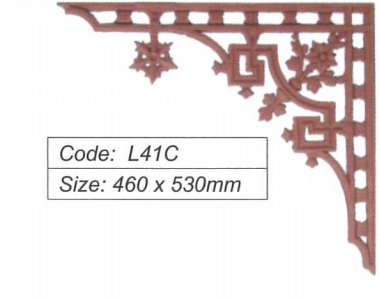

Code: L35R
Size: 630 x 420mm

* All measurements are approximate only

Cast Iron Lacework

Code: L36L
Size: 615 x 390mm

Code: L36S
Size: 245 x 720mm

Code: L36R
Size: 615 x 390mm

Code: L36 Spandrel
Size: 615 x 320mm

Code: L36AL
Size: 605 x 480mm

Code: L36AS
Size: 290 x 730mm

Code: L36AR
Size: 605 x 480mm

Code: L37
Size: 210 x 810mm

Code: L14F
Size: 670 x 190mm

Code: L39 Spandrel
Size: 455 x 330mm

Code: L39
Size: 450 x 590mm

Code: L42F
Size: 235 x 820mm

Code: L41C
Size: 460 x 530mm

Code: L42 Spandrel
Size: 530 x 380mm

Code: L42C
Size: 530 x 750mm

Code: L16F
Size: 200 x 725mm

Code: L36F
Size: 180 x 710mm

Code: L35F
Size: 190 x 795mm

* All measurements are approximate only

Lace Pendants

Code: LP10
 Size: 270 x 50mm

Code: LP12
 Size: 310 x 55mm

Code: LP15
 Size: 355 x 50mm

Code: LP16
 Size: 340 x 75mm

Code: LP18
 Size: 305 x 125mm

Code: LP19
 Size: 345 x 85mm