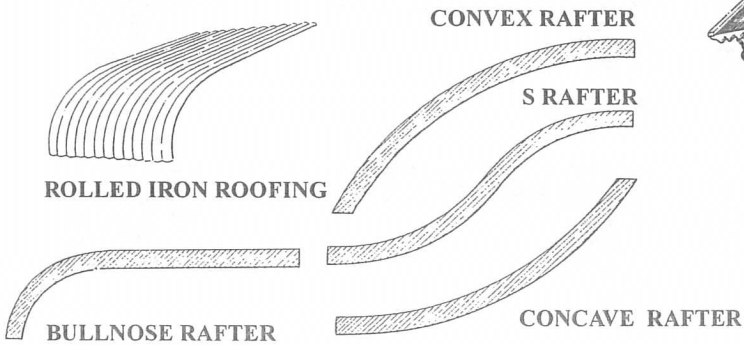

Established 1979

389 Victoria Street Brunswick 3056
Telephone 9387 8422

BARGE TRIMS

We manufacture barge trim in 10 standard designs in western red cedar. We can also supply designs made to specific styles.

RAFTERS

We manufacture rafters to suit all styles of verandahs from bullnose to concave and convex. All rafters are made to your specification. We also supply roofing iron in colourbond, zincalume and galvanize, all of which can be curved to the desired radii.