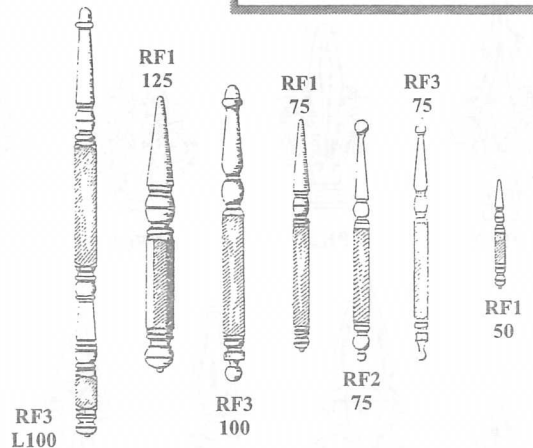

GABLE FINIELS

RF1 125 RF3 100 RF1 75 RF2 75 RF3 75 RF1 50

All newel posts are turned to match our verandah posts. Available in any length and may be turned to individual orders.

Perry Bird Pickets manufacture gable finials in many different styles from 50mm to 150mm in width and 1.000 to 4.200 in height. Our finials can be turned to specification in oregon and merbau.