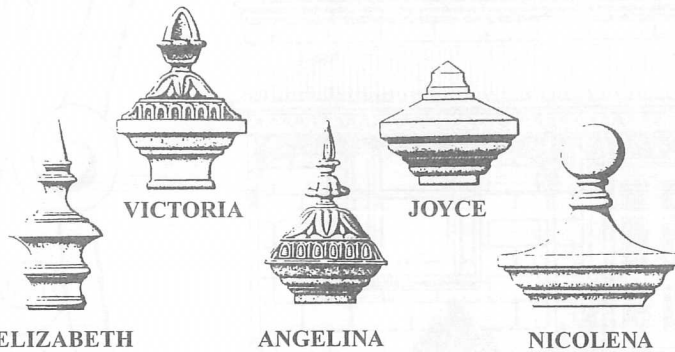

PERRY BIRD PICKETS

Established 1979

389 Victoria Street Brunswick 3056
Telephone 9387 8422

FENCE PICKETS

An extensive range of authentic period style picket designs are available in lengths from 0.900 to 2.100 metres in selected timbers. We can also reproduce any new or old style to sample.

CAST IRON

TURNUED CAPITALS

Perry Bird Pickets manufacture hand turned fence post capitals in selected timbers to suit post sizes from 100mm to 250mm. We have 9 styles readily available, however we can turn any design imaginable simply by producing a sample, photo or drawing. The above capitals can be turned directly onto the post itself as one unit to ensure durability and longevity. Perry Bird Pickets also manufacture cast iron fence post capitals in 5 styles ranging between Victorian and Edwardian periods. These capitals are available from 125mm to 250mm.