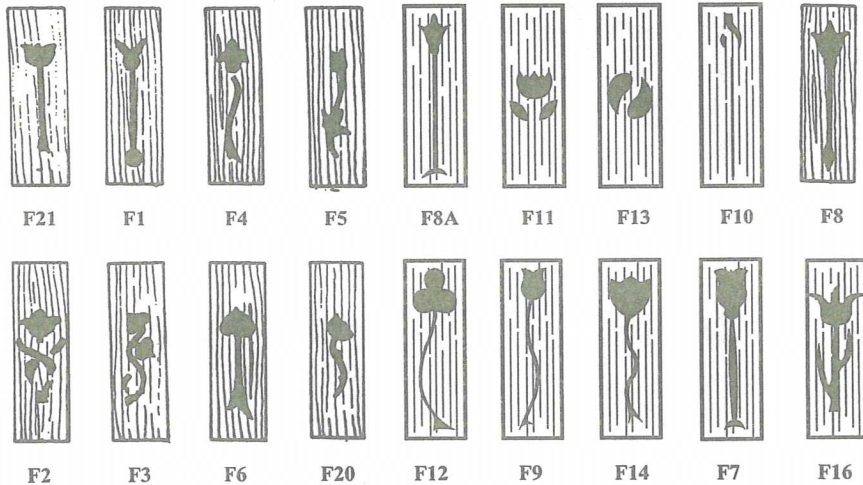

ATHENA

FERN

LION HEAD

PERRY BIRD PICKETS

Established 1979

389 Victoria Street Brunswick 3056
Telephone 9387 8422

VERANDAH POSTS

Perry Bird Pickets manufacture beautifully hand turned and routed verandah posts. Available in more than 14 standard designs. Our verandah posts are available from 100mm to 150mm in diameter and in lengths from 2.4 and up to 4.2 metres. Our posts are made to order, therefore the turned section can be made to the desired measurements. We can match any verandah posts to sample and also offer the added benefit of being able to turn a post simply by producing a photograph. Or be creative and design your own special post, the possibilities are infinite.

PBV1 PBV1A PBV2 PBV3 PBV4 PBV5 PBV6 PBV6F PBV6A PBV7 PBV7F PBV7FH PBV8 PBV9

NEWEL POSTS

NP 1 NP 2 NP 3 NP 4 NP 5

GABLE FINIELS

RF1 125 RF3 100 RF1 75 RF2 75 RF3 75 RF1 50

All newel posts are turned to match our verandah posts. Available in any length and may be turned to individual orders.

Perry Bird Pickets manufacture gable finials in many different styles from 50mm to 150mm in width and 1.000 to 4.200 in height. Our finials can be turned to specification in oregon and merbau.

PERRY BIRD PICKETS

Established 1979

389 Victoria Street Brunswick 3056
Telephone 9387 8422

INTERNAL AND EXTERNAL FRETWORK

Perry Bird Pickets manufacture a vast selection of external and internal fretwork and we have more than 25 motif fillers available. Our fretwork varies from ornate to the more simple designs. We can custom match any design to sample, photograph or drawing.