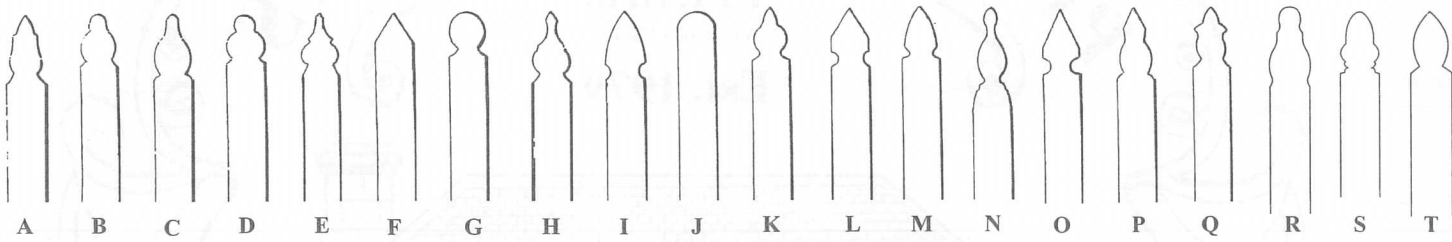

PERRY BIRD PICKETS

Established 1979

389 Victoria Street Brunswick 3056
Telephone 9387 8422

FENCE PICKETS

An extensive range of authentic period style picket designs are available in lengths from 0.900 to 2.100 metres in selected timbers. We can also reproduce any new or old style to sample.

CAST IRON

TURNUED CAPITALS

Perry Bird Pickets manufacture hand turned fence post capitals in selected timbers to suit post sizes from 100mm to 250mm. We have 9 styles readily available, however we can turn any design imaginable simply by producing a sample, photo or drawing. The above capitals can be turned directly onto the post itself as one unit to ensure durability and longevity. Perry Bird Pickets also manufacture cast iron fence post capitals in 5 styles ranging between Victorian and Edwardian periods. These capitals are available from 125mm to 250mm.