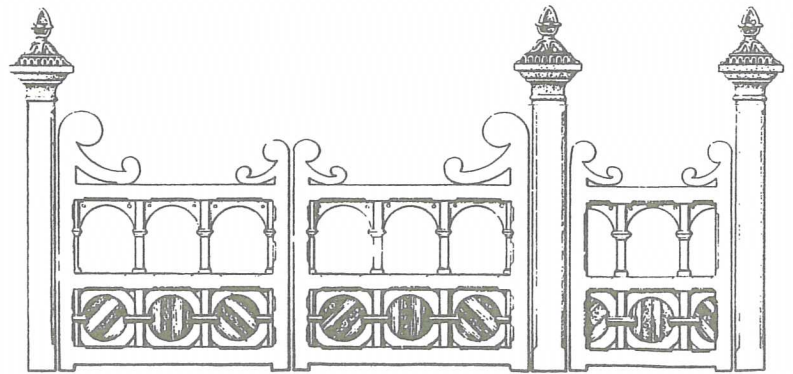

PERRY BIRD PICKETS

Established 1979

389 Victoria Street Brunswick 3056
Telephone 9387 8422

FEATURE GATES

Perry Bird Pickets have been manufacturing traditional period style gates made from durable timbers to foresee generations to come. Perry Bird Pickets manufacture authentic pedestrian and driveway gates to suit Victorian, Edwardian and Federation homes. All gates are handcrafted and constructed using mortice and tenon joinery to ensure optimum quality and durability. Our gates are designed to enhance your fence and your home. Perry Bird Pickets began manufacturing gates over 18 years ago and until this day our quality has remained unsurpassed.

ZANELLI