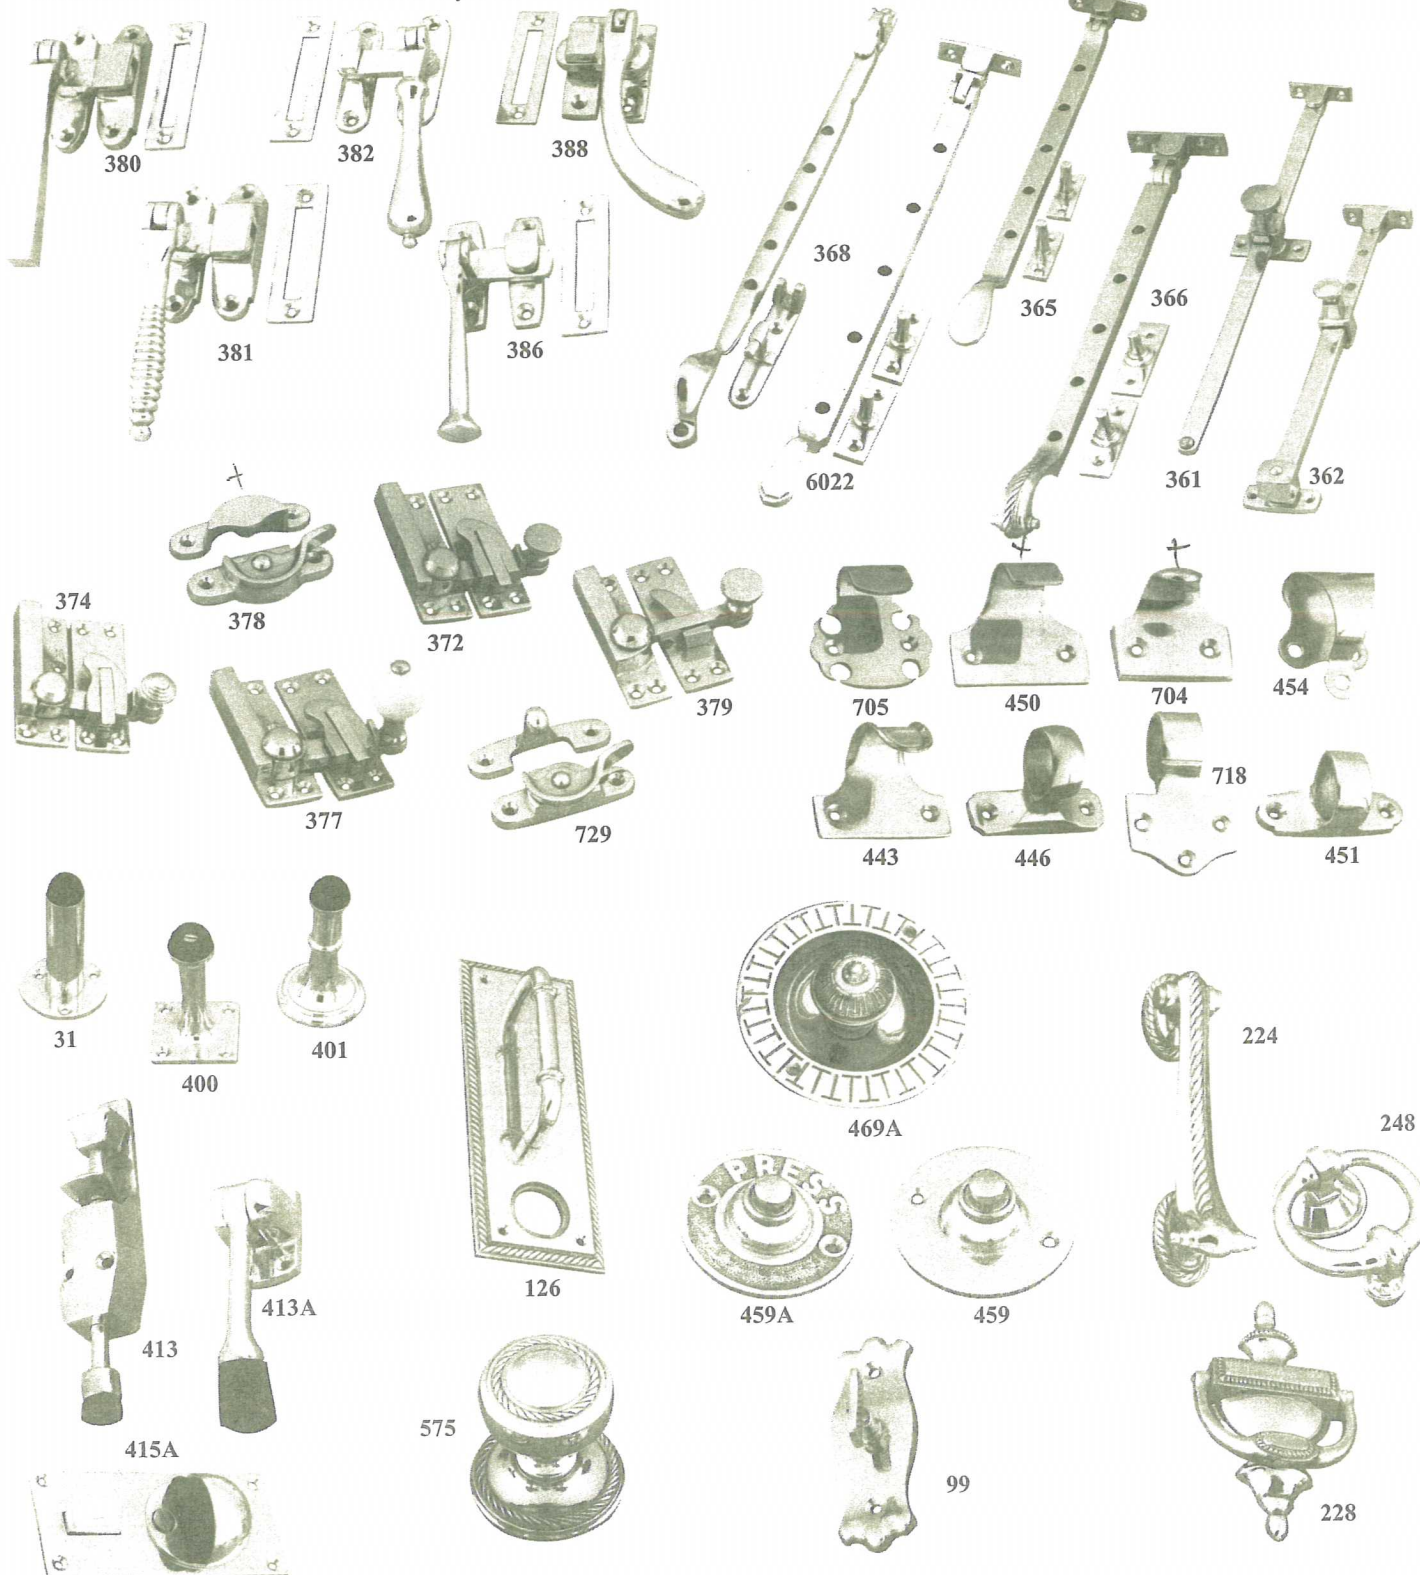

1099Q

1099R

PERRY BIRD PICKETS

Established 1979

389 Victoria Street Brunswick 3056
Telephone 9387 8422

DOOR AND WINDOW BRASS FITTINGS

At Perry Bird Pickets we have an enormous display of Door and Window fittings. Our showroom boasts over one thousand Brass Products. We invite you to visit our Showroom to see our full range.

PERRY BIRD PICKETS

Established 1979

389 Victoria Street Brunswick 3056
Telephone 9387 8422

Pictured below is our showroom at Perry Bird Pickets.

A full display of fences, verandahs, cast iron lacework, pickets, letter boxes, brassware and more.
For more information we invite you to visit our showroom at
389 Victoria Street Brunswick.