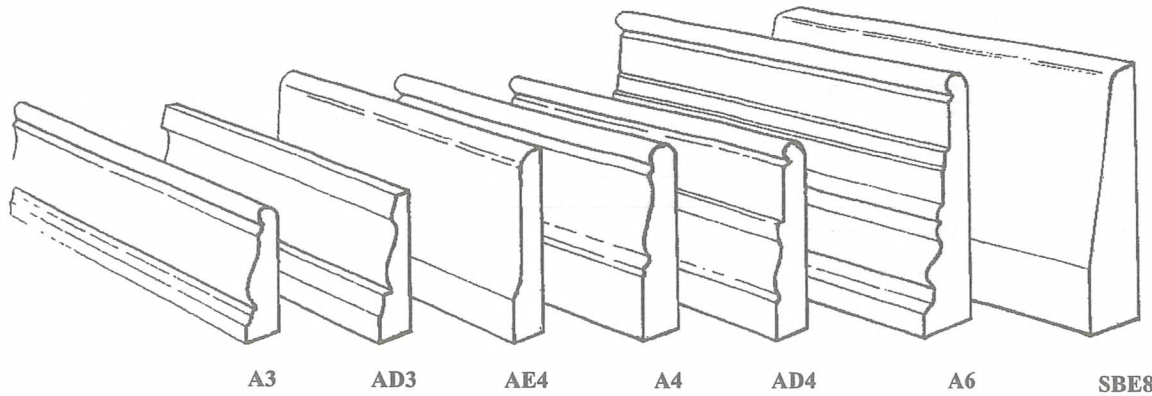

PERRY BIRD PICKETS

Established 1979

389 Victoria Street Brunswick 3056
Telephone 9387 8422

SKIRTING AND ARCHITRAVE MOULDINGS

Perry Bird Pickets manufacture a selection of Victorian and Edwardian mouldings, ranging from skirting boards in 150mm to 400mm and architraves from 75mm to 150mm. We also manufacture picture rails, dado mouldings, handrail and much more. We can reproduce any old or new moulding by simply bringing in a sample.