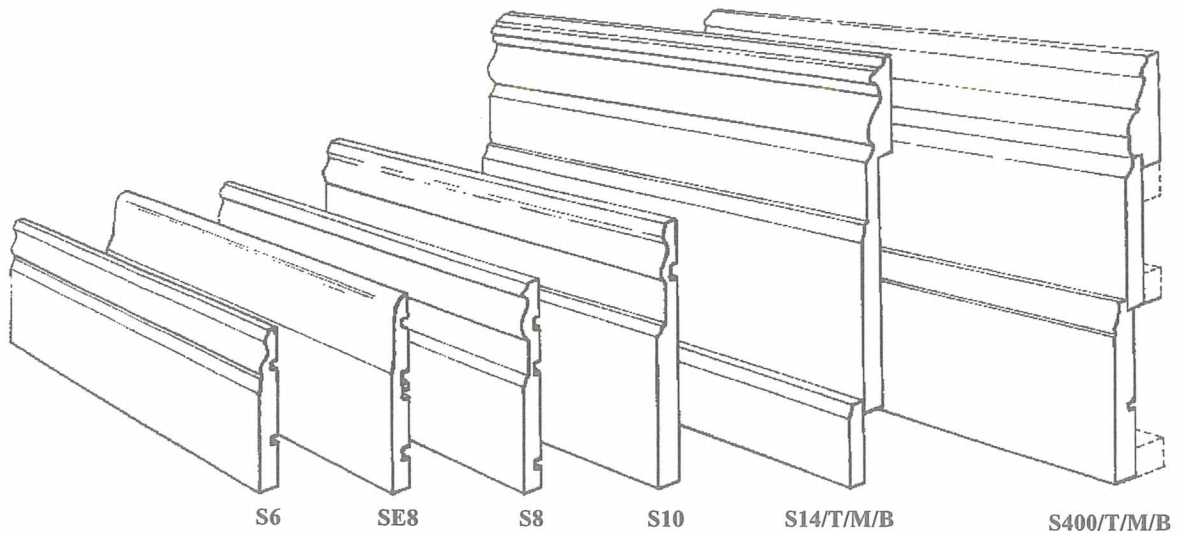

PERRY BIRD PICKETS

Established 1979

389 Victoria Street Brunswick 3056
Telephone 9387 8422

SKIRTING AND ARCHITRAVE MOULDINGS

Perry Bird Pickets manufacture a selection of Victorian and Edwardian mouldings, ranging from skirting boards in 150mm to 400mm and architraves from 75mm to 150mm. We also manufacture picture rails, dado mouldings, handrail and much more. We can reproduce any old or new moulding by simply bringing in a sample.