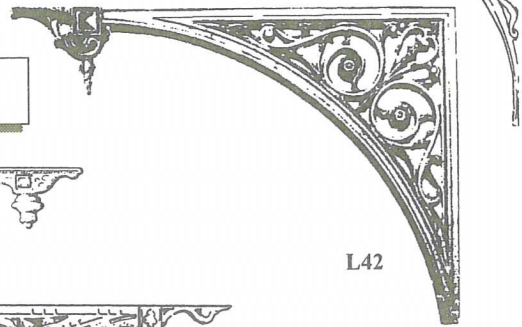

PERRY BIRD PICKETS

Established 1979

389 Victoria Street Brunswick 3056
Telephone 9387 8422

CAST IRON LACEWORK

Below are three Victorian frieze panels. These panels do not necessarily require corner brackets beneath them. They can be run along a verandah simply on their own or with the below corner brackets to compliment them.

STREET CORPORATION LACE

CORNER LACE

L42

BALUSTRADE

Cast iron balustrade panels approximately 420mm wide by 840mm deep are available in primed condition or powder coated in your choice of colours.