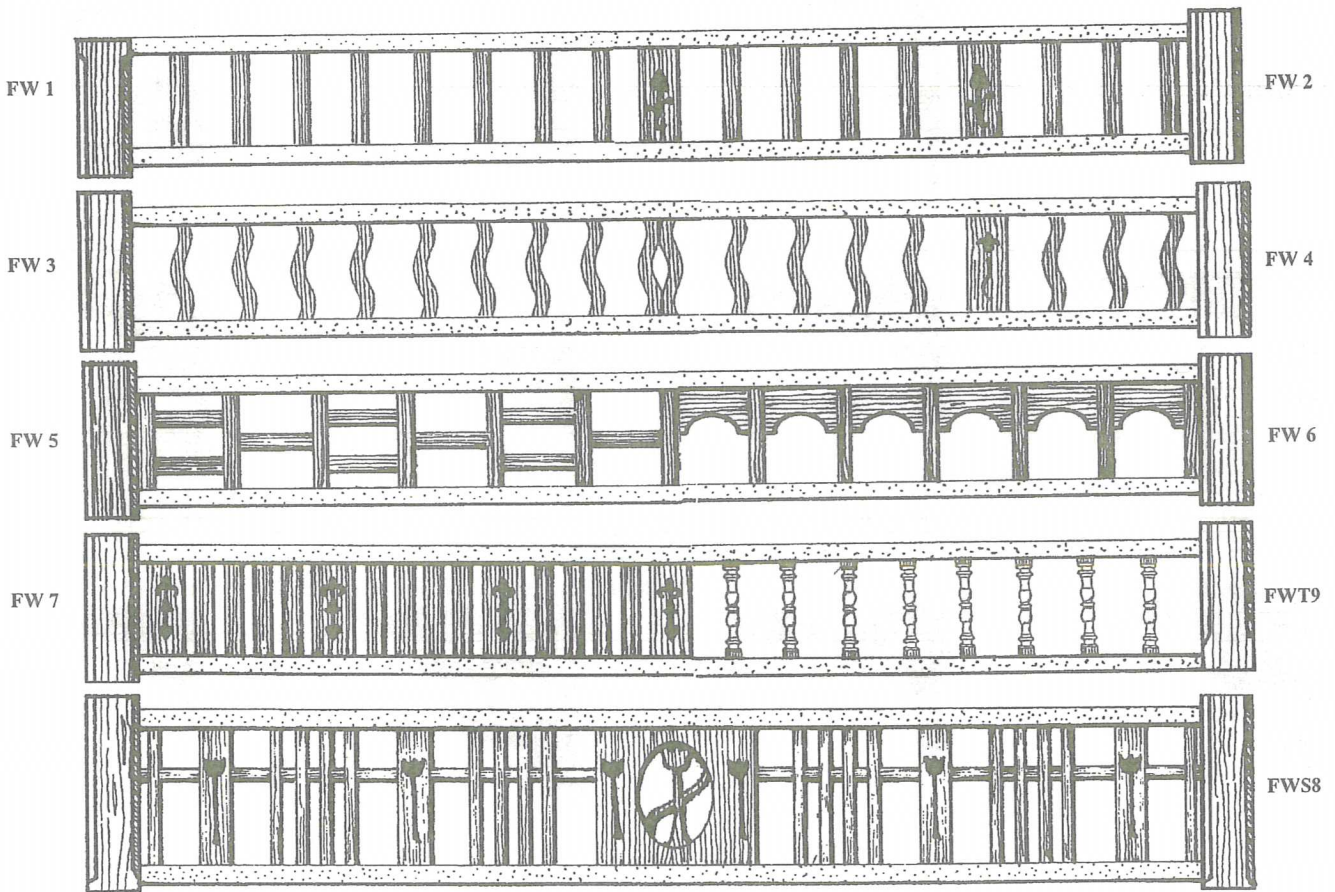

PERRY BIRD PICKETS

Established 1979

389 Victoria Street Brunswick 3056
Telephone 9387 8422

INTERNAL AND EXTERNAL FRETWORK

Perry Bird Pickets manufacture a vast selection of external and internal fretwork and we have more than 25 motif fillers available. Our fretwork varies from ornate to the more simple designs. We can custom match any design to sample, photograph or drawing.