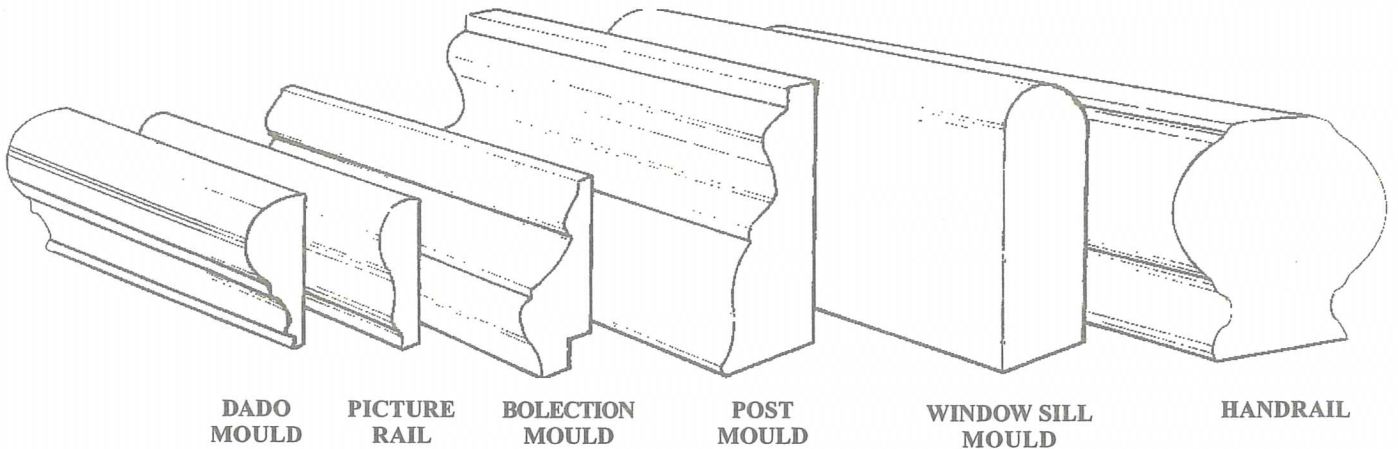

PERRY BIRD PICKETS

Established 1979

389 Victoria Street Brunswick 3056
Telephone 9387 8422

SKIRTING AND ARCHITRAVE MOULDINGS

Perry Bird Pickets manufacture a selection of Victorian and Edwardian mouldings, ranging from skirting boards in 150mm to 400mm and architraves from 75mm to 150mm. We also manufacture picture rails, dado mouldings, handrail and much more. We can reproduce any old or new moulding by simply bringing in a sample.