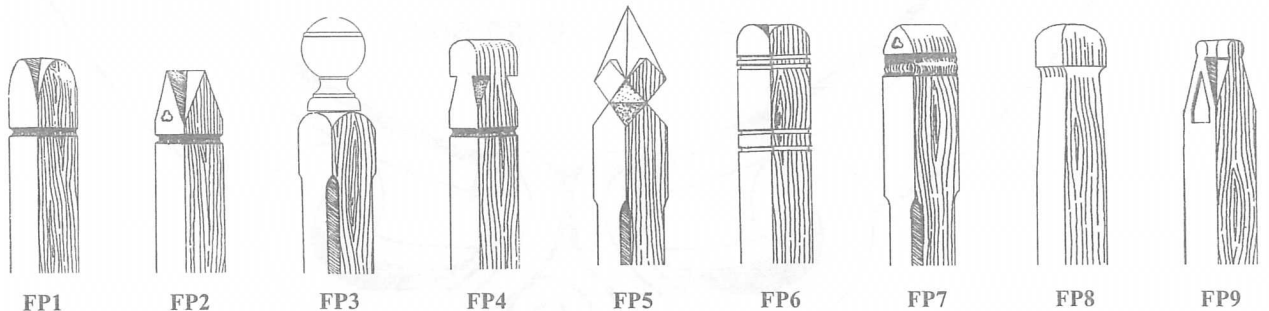

PERRY BIRD PICKETS

Established 1979

389 Victoria Street Brunswick 3056
Telephone 9387 8422

FENCE PICKETS

An extensive range of authentic period style picket designs are available in lengths from 0.900 to 2.100 metres in selected timbers. We can also reproduce any new or old style to sample.

CAST IRON

TURNUED CAPITALS

Perry Bird Pickets manufacture hand turned fence post capitals in selected timbers to suit post sizes from 100mm to 250mm. We have 9 styles readily available, however we can turn any design imaginable simply by producing a sample, photo or drawing. The above capitals can be turned directly onto the post itself as one unit to ensure durability and longevity. Perry Bird Pickets also manufacture cast iron fence post capitals in 5 styles ranging between Victorian and Edwardian periods. These capitals are available from 125mm to 250mm.