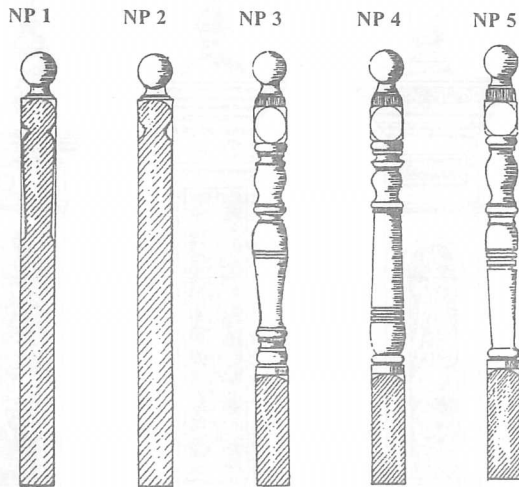

The most prestigious fence of all is certainly the authentic Victorian cast iron fence with many original style spear patterns available and three original cast iron columns. These include the majestic Lion Head column, full of pride and vanity, the Fern column, soft and tranquil and the exquisite Goddess Athena with all her beauty and wonder. Perry Bird Pickets reintroduced these styles and many more back in the late 1970's and we have re-awakened the community to the beauty of the past.

ATHENA

FERN

LION HEAD

PERRY BIRD PICKETS

Established 1979

389 Victoria Street Brunswick 3056
Telephone 9387 8422

VERANDAH POSTS

Perry Bird Pickets manufacture beautifully hand turned and routed verandah posts. Available in more than 14 standard designs. Our verandah posts are available from 100mm to 150mm in diameter and in lengths from 2.4 and up to 4.2 metres. Our posts are made to order, therefore the turned section can be made to the desired measurements. We can match any verandah posts to sample and also offer the added benefit of being able to turn a post simply by producing a photograph. Or be creative and design your own special post, the possibilities are infinite.

PBV1 PBV1A PBV2 PBV3 PBV4 PBV5 PBV6 PBV6F PBV6A PBV7 PBV7F PBV7FH PBV8 PBV9

NEWEL POSTS

NP 1 NP 2 NP 3 NP 4 NP 5

GABLE FINIELS

RF1 125 RF3 100 RF1 75 RF2 75 RF3 75 RF1 50

All newel posts are turned to match our verandah posts. Available in any length and may be turned to individual orders.

Perry Bird Pickets manufacture gable finials in many different styles from 50mm to 150mm in width and 1.000 to 4.200 in height. Our finials can be turned to specification in oregon and merbau.

PERRY BIRD PICKETS