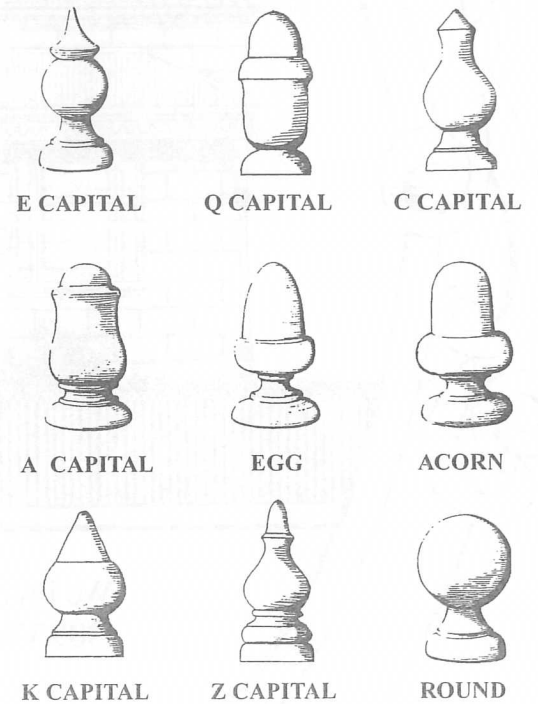

TURNUED CAPITALS