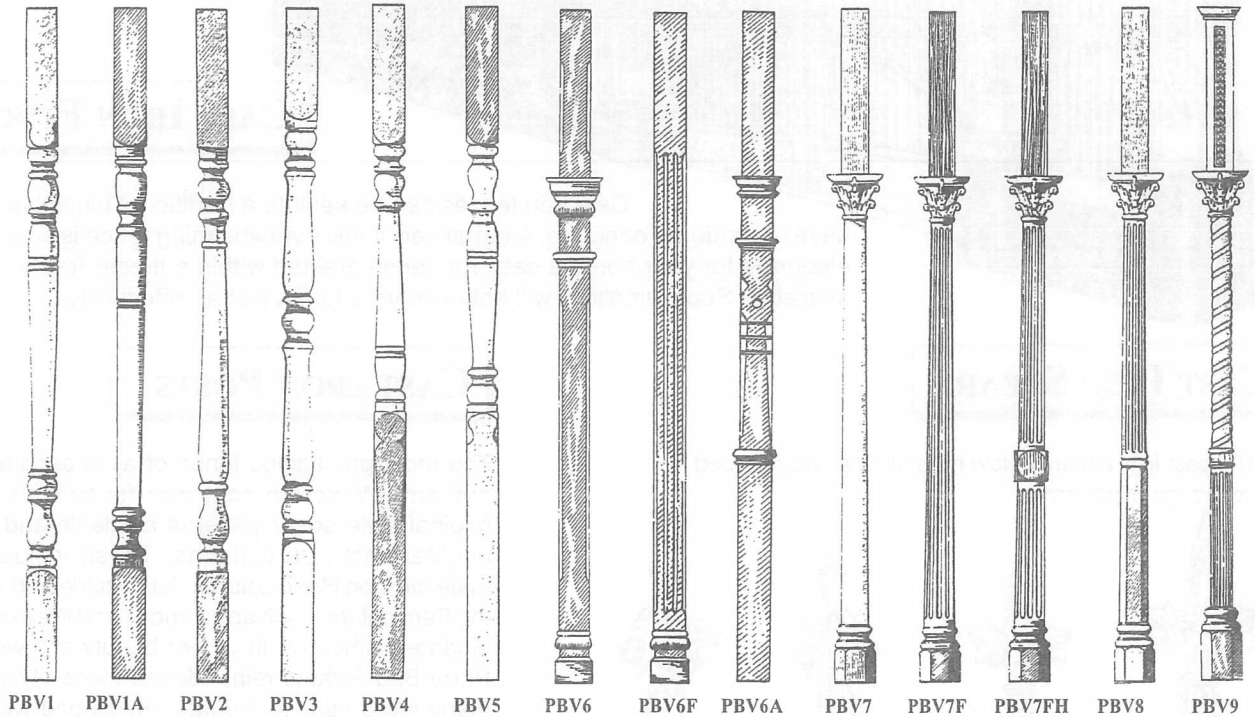

The most prestigious fence of all is certainly the authentic Victorian cast iron fence with many original style spear patterns available and three original cast iron columns. These include the majestic Lion Head column, full of pride and vanity, the Fern column, soft and tranquil and the exquisite Goddess Athena with all her beauty and wonder. Perry Bird Pickets reintroduced these styles and many more back in the late 1970's and we have re-awakened the community to the beauty of the past.

ATHENA

FERN

LION HEAD

PERRY BIRD PICKETS

Established 1979

389 Victoria Street Brunswick 3056
Telephone 9387 8422

VERANDAH POSTS

Perry Bird Pickets manufacture beautifully hand turned and routed verandah posts. Available in more than 14 standard designs. Our verandah posts are available from 100mm to 150mm in diameter and in lengths from 2.4 and up to 4.2 metres. Our posts are made to order, therefore the turned section can be made to the desired measurements. We can match any verandah posts to sample and also offer the added benefit of being able to turn a post simply by producing a photograph. Or be creative and design your own special post, the possibilities are infinite.

PBV1 PBV1A PBV2 PBV3 PBV4 PBV5 PBV6 PBV6F PBV6A PBV7 PBV7F PBV7FH PBV8 PBV9

NEWEL POSTS

NP 1 NP 2 NP 3 NP 4 NP 5

GABLE FINIELS

RF1 125 RF3 100 RF1 75 RF2 75 RF3 75 RF1 50

All newel posts are turned to match our verandah posts. Available in any length and may be turned to individual orders.