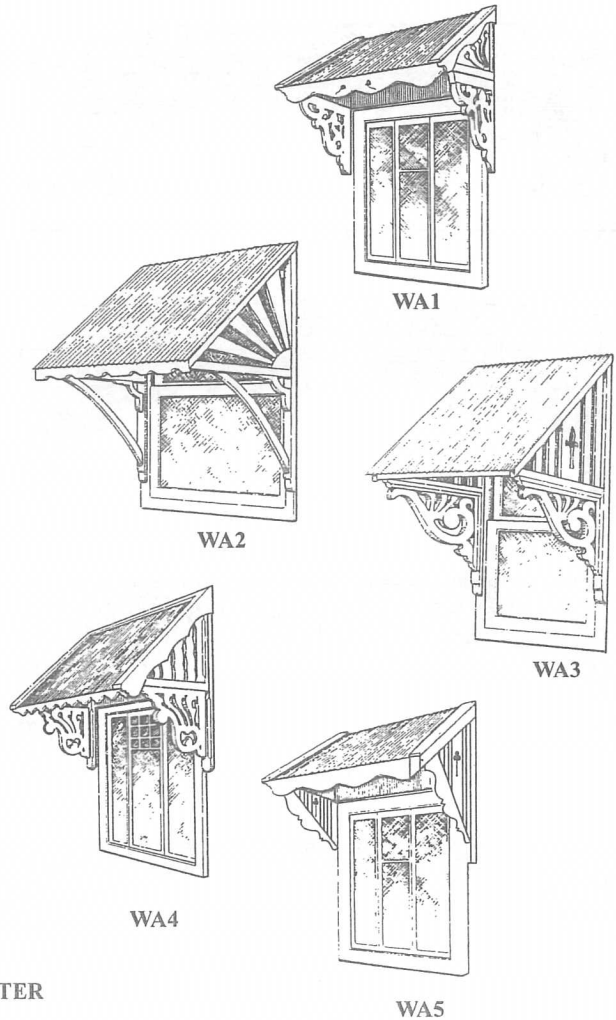

WINDOW AWNINGS

Perry Bird Pickets manufacture authentic period style window awnings, supplied in kit form or fully assembled. Alternatively we can fully install the awnings for you. The side brackets are available in numerous designs.